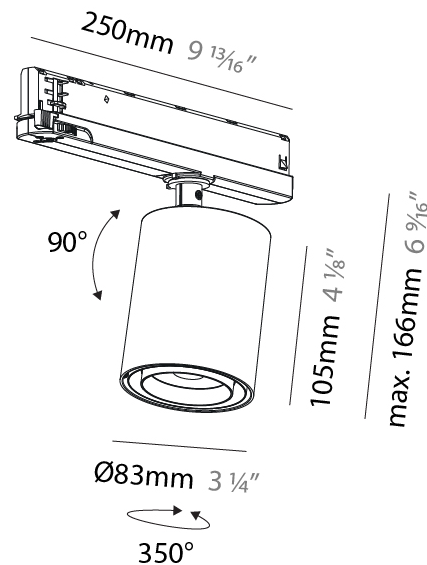

GENERAL

Series: Centriq
Subseries: Centriq In Flex
Brand: Prolicht
Division: Architectural
Mounting Type: Track
Subcategory: Spots

PHYSICAL

Shape: Cylinder
Diameter (mm): 83
Diameter (in): 3 1/4
Length (mm): 250
Length (in): 9 13/16
Height (mm): 166
Height (in): 6 9/16

Light Distribution: Adjustable / Direct

Fixture Finish: SSR / BKV / CWI / CRY / HAB / LAG / UFT / ITA / RUA / RUR / MIC / FTG / MYG / TWT / LOD / PUS / FRO / FUP / KIA / POP / BLS / SPG / MEY / GOH / GUM / CHC / COM / ABZ / JAG / OBR / MOS / ROR

Holder Finish: WHI / BLK

Accent Finish: SSR / BKV / CWI / CRY / HAB / LAG / UFT / ITA / RUA / RUR / MIC / FTG / MYG / TWT / LOD / PUS / FRO / FUP / KIA / POP / BLS / SPG / MEY / GOH / GUM / CHC / COM / ABZ / JAG

Fixture Material: Aluminum

ELECTRICAL

Lamp Type: LED (Zhaga Standard)
Input Wattage (W): 20
Total Output Wattage (W): 18.1
Dimming: Non-Dimmable / 0-10V Dimming
Driver Included: Yes
Driver Location: Integrated
Driver Type: Constant Current - 120Vac
Driver Class: Class 2
Input Voltage (V): 120

LED

Number of LEDs: 1
Color Temperature (°K): 2700 / 3000 / 3500 / 4000
Max. Delivered Lumen (lm): 1207 / 1300 / 1376 / 1380
Nominal Lumen (lm): 1672 / 1800 / 1905 / 1910
CRI: >90 CRI
Lamp Life (hrs): 50000

OPTICAL

Reflector°: Adjustable 14 - 44
Adjustability: Rotational 360°; Tilt 90° (±45°)

RATINGS AND CERTIFICATIONS

Certified By: Certified for North American Standards
IP rating: IP20