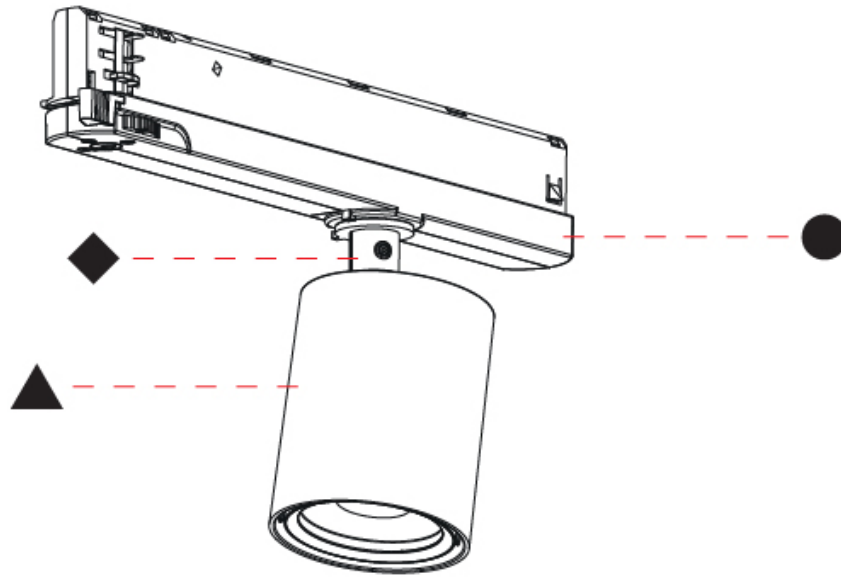

CENTRIQ IN TRACK

A3T215-

PROJECT
TYPE
SPECIFIER
QUANTITY
DATE