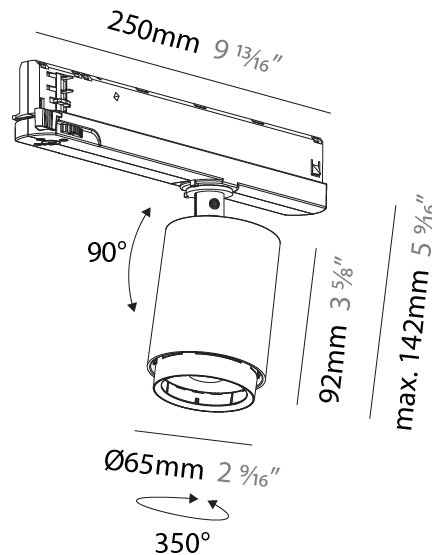

GENERAL

Series: Centriq
Subseries: Centriq In Flex
Brand: Prolicht
Division: Architectural
Mounting Type: Track
Subcategory: Spots

PHYSICAL

Shape: Cylinder
Diameter (mm): 65
Diameter (in): 2 ⁹/₁₆
Length (mm): 250
Length (in): 9 ¹³/₁₆
Height (mm): 142
Height (in): 5 ⁹/₁₆
Light Distribution: Adjustable / Direct
Weight (kg): 0.62

Fixture Finish: SSR / BKV / CWI / CRY / HAB / LAG / UFT / ITA / RUA / RUR / MIC / FTG / MYG / TWT / LOD / PUS / FRO / FUP / KIA / POP / BLS / SPG / MEY / GOH / GUM / CHC / COM / ABZ / JAG / OBR / MOS / ROR

Holder Finish: WHI / BLK

Accent Finish: SSR / BKV / CWI / CRY / HAB / LAG / UFT / ITA / RUA / RUR / MIC / FTG / MYG / TWT / LOD / PUS / FRO / FUP / KIA / POP / BLS / SPG / MEY / GOH / GUM / CHC / COM / ABZ / JAG

Fixture Material: Aluminum

ELECTRICAL

Lamp Type: LED (Zhaga Standard)
Input Wattage (W): 20
Total Output Wattage (W): 18.1
Dimming: Non-Dimmable / 0-10V Dimming
Driver Included: Yes
Driver Location: Integrated
Driver Type: Constant Current - 120Vac
Driver Class: Class 2
Input Voltage (V): 120

LED

Number of LEDs: 1
Color Temperature (°K): 2700 / 3000 / 3500 / 4000
Max. Delivered Lumen (lm): 1207 / 1300 / 1376 / 1380
Nominal Lumen (lm): 1672 / 1800 / 1905 / 1910
CRI: >90 CRI
Lamp Life (hrs): 50000

OPTICAL

Reflector°: Adjustable 14 - 44
Adjustability: Rotational 360°; Tilt 90° (±45°)

RATINGS AND CERTIFICATIONS

Certified By: Certified for North American Standards
IP rating: IP20